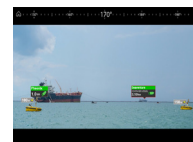

AR200 compass

CAM220

RayNet