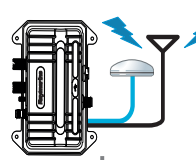

CONSOLE STARBOARD

Axiom Pro 12 Display

p70s Colour
Autopilot
Control Head

CHART TABLE

Ray90 Radio VHF
black box with DSC

AIS700 class B AIS transceiver
with built-in antenna splitter.

Ray 90
Wireless VHF
Handset

PACK OFFSHORE (CONTINUED)

DST810
Speed/
Depth/Temp
Transducer

Wind transducer and
iTCS interface box

EV-1 9-axis compass sensor
with built-in rate gyro -
ACU-400 actuator control
unit - Rudder Reference

L&S hydraulic
unit drive