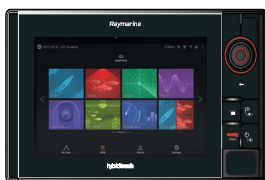

OCEANIS YACHT 60

PACK COASTAL CONSOLE PORT

Axiom Pro 12
12" Multifunction Wifi hybridtouch display
Autopilot control integrated - Includes
Navionics Silver or LightHouse US cartography

CONSOLE STARBOARD

Axiom Pro 12 Display

CHART TABLE

p70s Colour
Autopilot
Control Head

Ray91 Radio VHF
black box with DSC
and AIS receiver

DST810
Speed/
Depth/Temp
Transducer

Wind transducer and
iTCS interface box

EV-1 9-axis compass sensor
with built-in rate gyro -
ACU-400 actuator control
unit - Rudder Reference

L&S hydraulic
unit drive

PACK OFFSHORE CONSOLE PORT

Axiom Pro 12
12" Multifunction Wifi hybridtouch display
Autopilot control integrated - Includes
Navionics Silver or LightHouse US cartography

i70s Colour instrument

CONSOLE STARBOARD

Axiom Pro 12 Display

p70s Colour
Autopilot
Control Head

CHART TABLE

Ray90 Radio VHF
black box with DSC

AIS700 class B AIS transceiver
with built-in antenna splitter.

Ray 90
Wireless VHF
Handset